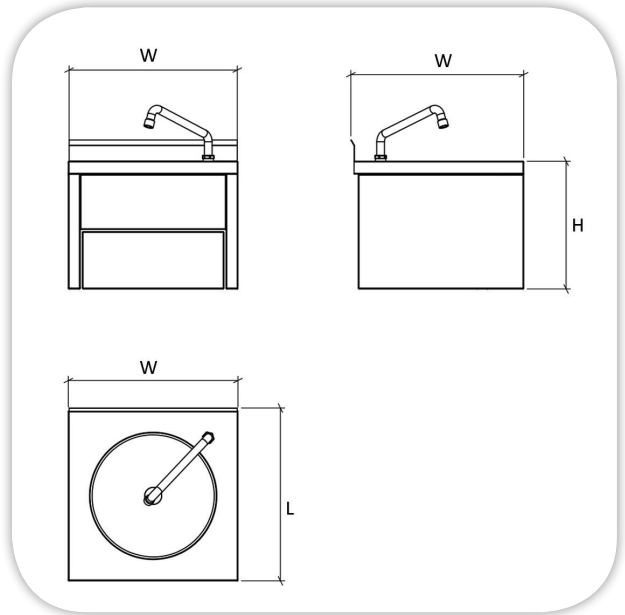

HAND WASH SINK - KNEE MIXER

Item:

SPECIFICATIONS:

Body: Stainless Steel (304) Construction

Bowls: Stainless Steel, Deep Drawn, 300 mm diameter Round Bowl, with 100 mm back splash

Wall Mounted suitable for knee faucet

Available upon request: Faucet sink & drainer.

TECHNICAL DATA:

MODEL	Sink Unit Dimensions (mm)			Fixing
	L	W	H	
MFP-HWB-04-K	400	400	300	Wall Mounted

Masria, In Line with its policy to continually improve its quality, reserves the right to change specs without notice.