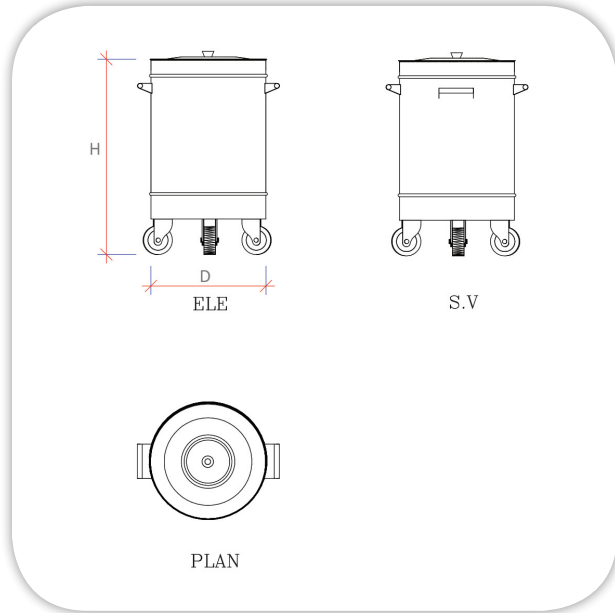

GARBAGE BIN

Item:

SPECIFICATIONS:

- Body:** Stainless Steel Construction
- Capacity:** 60 L Capacity
- Mobile:** 3 X 3" Swivel rubber casters
- Lid:** stainless steel cover with hand.
- Available upon request:** Foot operated lid.

TECHNICAL DATA:

MODEL	Dimensions (mm)	
	Diameter	H
Garbage Bin MFP05-01	400	600
Garbage Bin Foot pedal MFP05-01-F	400	600

Masria, In Line with its policy to continually improve its quality, reserves the right to change specs without notice.